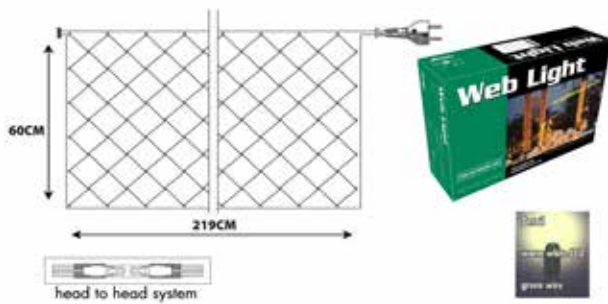

Web Light Conventional

WEB LIGHT 35 X 270 X 180CM WITH CLEAR BULBS AND CONTROLLER WITH 8 PROG.

Connectable
for indoor use

Ordercode: 420-031
EAN: 8714984001459
Input: 230V
Power: 181 Watt
Bulb Quantity: 288

Power Cable: 1,80 Meter (included)
IP Rate: IP20
Carton Quantity: 1

WEB LIGHT 60 X 219CM WITH 176 BULB

black rubber cable
for in / outdoor use

Ordercode: 420-041
EAN: 8714984003408
Input: 230V
Power: 211 Watt
Bulb Quantity: 176

Max. sets to connect: 6
Power Cable: 1,80 Meter (included)
IP Rate: IP44
Carton Quantity: 8