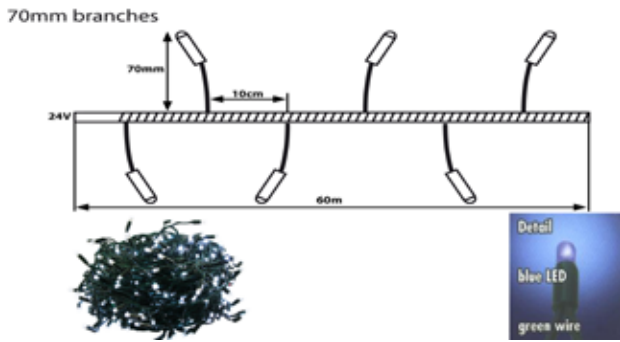

Cord Light Professional Garland Outdoor

24V CORD LIGHT 60 METER WITH 600 WHITE LEDs - OUTDOOR USE

LEDs on 70mm side branch - outdoor use

Green Wire

Ordercode: 026-001
EAN: 8714984050822
Input: 24 Volt
Power: 36 Watt
LED/Bulb Color: White
LED/Bulb Quantity: 600

LED Distance: 10CM
Cutting Distance: 60CM
Max. Meters to connect in one line: 60 Meter
Wire Color: Green
IP Rate: IP44
Carton Quantity: 5