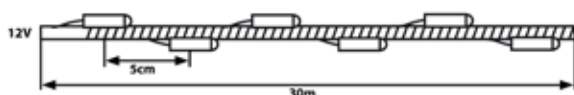

Cord Light Professional In-Line

Cord Light Professional

In line