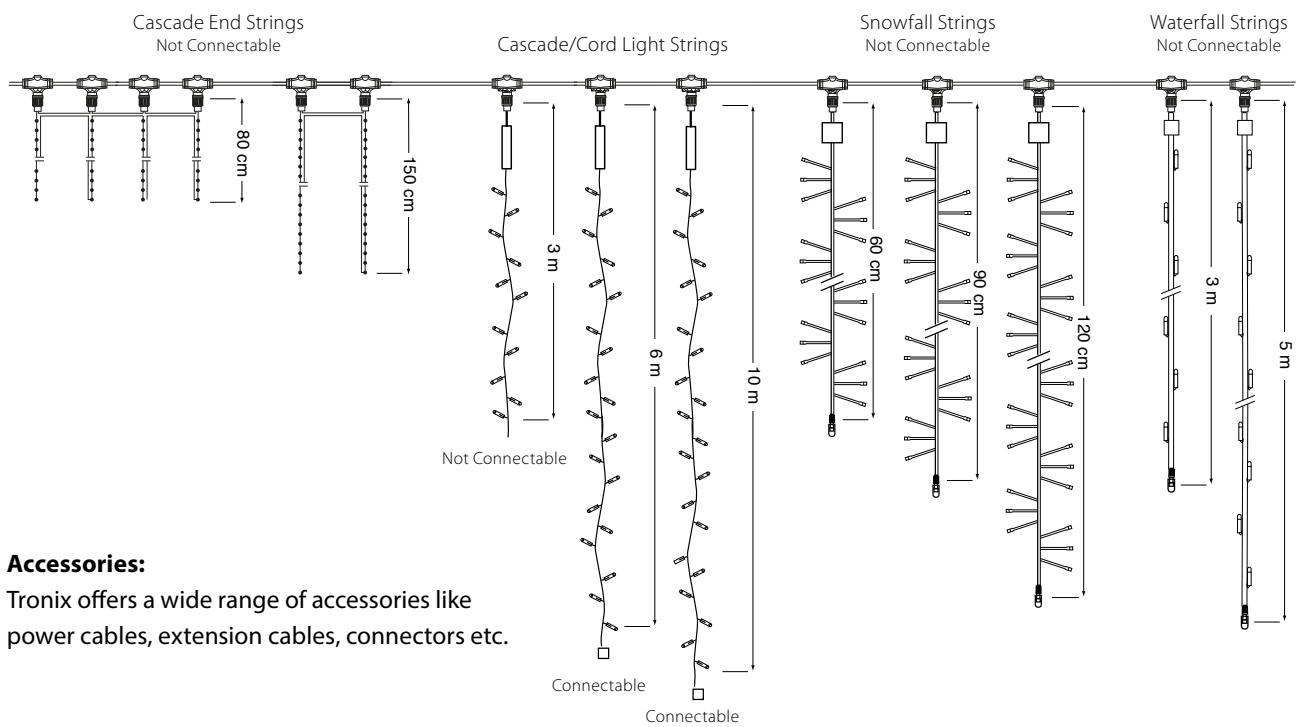

CASCADE LIGHT POSSIBILITIES: