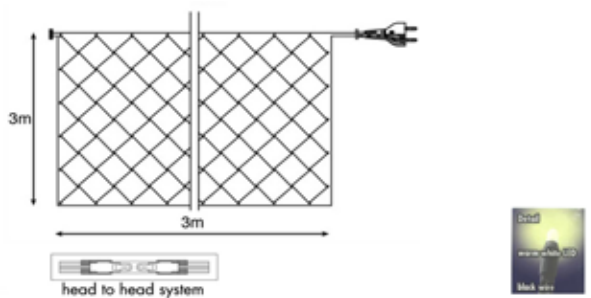

LED WEB LIGHT 300 X 300CM WITH WARM WHITE LED AND BLACK RUBBER WIRE

Connectable
for in- / outdoor use

Ordercode: 033-048
EAN: 8714984903548
Input: 230V
Power: 75 Watt
LED Quantity: 750

Max. sets to connect: 6
Power Cable: 1,80 Meter (included)
IP Rate: IP44
Carton Quantity: 1