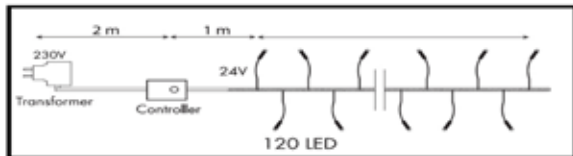

LED CHASY LIGHT OFFERS THE FOLLOWING PROGRAMS:

1. Combination	5. Chasing/Flash
2. In Waves	6. Slow fade
3. Sequential	7. Twinkle/Flash
4. Slow Glow	8. Steady On

LED CHASY LIGHT 5 METER WHITE TRANSPARENT WIRE

For indoor use

Ordercode: 030-001
EAN: 8714984005112
Input: 24V (adaptor included)
Power: 9,6 Watt
LED Quantity: 120

No. of programs: 8
Power Cable / Adaptor: Included
IP Rate: IP44
Carton Quantity: 10