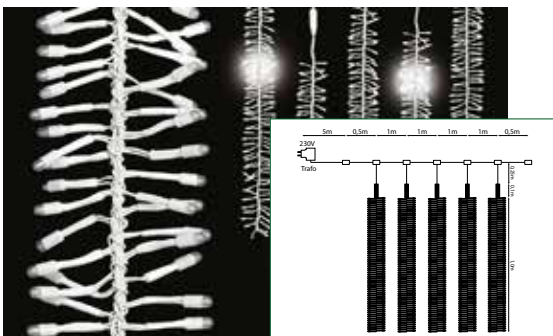

Snow Bar & Snow Cluster light

Snow Bar & snow Cluster Light

SNOWBAR SET 5 X 50CM TUBE

64 LED pro tube - fixed program
Adaptor included

Ordercode: 019-001
EAN: 8714984901674
Input: 230V (adaptor included)
Power: 10,5 Watt
LED Quantity: 64 p/tube
LED Color: White

No. of Tubes: 5
Power Cable: 5 meter
IP Rate: IP44
Carton Quantity: 4

SNOWBAR SET 5 X 50CM TUBE

50 SMD LED pro tube - fixed program
Adaptor included

Ordercode: 019-002
EAN: 8714984914049
Input: 230V (adaptor included)
Power: 10,5 Watt
LED Quantity: 50 p/tube
LED Color: White

No. of Tubes: 5
Power Cable: 5 meter
IP Rate: IP44
Carton Quantity: 4

SNOWCLUSTER SET 5 X 100CM STRING

128 LED pro cluster - fixed program
Adaptor included

Ordercode: 019-012
EAN: 8714984905450
Input: 230V (adaptor included)
Power: 25 Watt
LED Quantity: 128 p/cluster
LED Color: White

No. of Tubes: 5
Power Cable: 5 meter
IP Rate: IP44
Carton Quantity: 10

It is possible to connect several Snow Bar or Cluster sets, but you then need a bigger 12V power supply.