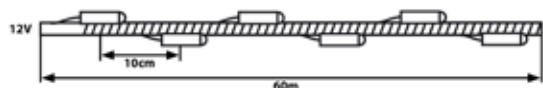

12V CORD LIGHT 30 METER WITH 600 BLUE LED - INDOOR USE

LEDs placed in line - indoor use

Transparent Wire

Ordercode: 020-012
EAN: 8714984050549
Input: 12 Volt
Power: 36 Watt
LED/Bulb Color: Blue
LED/Bulb Quantity: 600

LED Distance: 5CM
Cutting Distance: 15CM
Max. Meters to connect in one line: 30 Meter
Wire Color: Green
IP Rate: IP20
Carton Quantity: 5

In line