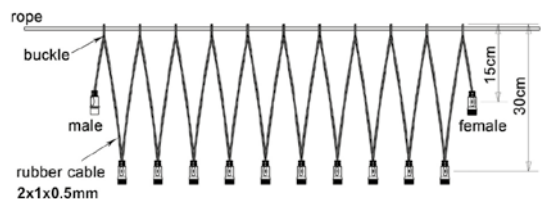

Cone Light connector string