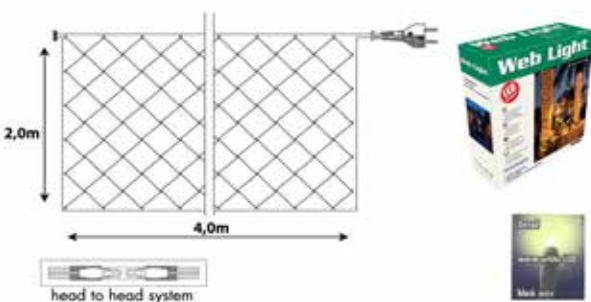

LED WEB LIGHT 400 X 200CM WITH WARM WHITE LED AND BLACK RUBBER WIRE

Connectable
for in- / outdoor use

Ordercode: 033-038
EAN: 8714984903531
Input: 230V
Power: 65 Watt
LED Quantity: 648

Max. sets to connect: 8
Power Cable: 1,80 Meter (included)
IP Rate: IP44
Carton Quantity: 2