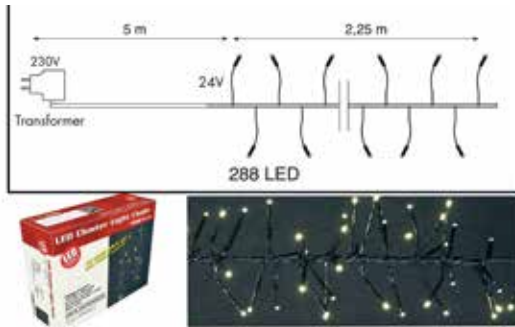

LED CLUSTER LIGHT CHAIN 2,25 METER - BLACK WIRE, WARM WHITE LED

No controller, steady string
for indoor/outdoor use

Ordercode: 019-106
EAN: 8714984909885
Input: 24V (adaptor included)
Power: 5 Watt
Color: Warm White

LED Quantity: 288
Power Cable: 5 Meter
IP Rate: IP44
Carton Quantity: 16