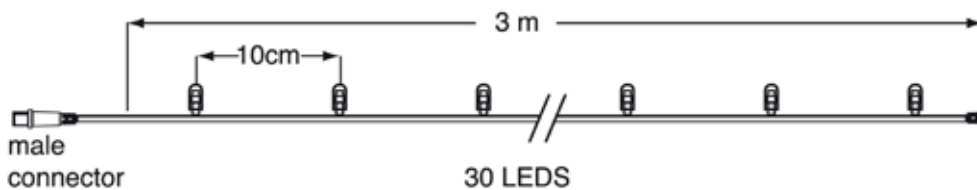

Non-connectable Cascade/Cord Light String – 3m

3,0 METER STRING (NOT CONNECTABLE)

Input:	230V	No. of strings:	1
LED Quantity:	30 per string	Power Cable:	not included
Length:	3 meter	Carton	
IP Rate:	IP44	Quantity:	6
Power:	2,4 Watt		

ORDERCODE:	LED COLOR:	WIRE COLOR:
010-111	White	Black
010-118	Warm White	Black
010-121	White	White
010-123	White (27) & White Twinkle (3)	White
010-128	Warm White	White
010-129	Warm White (27) & Warm White Twinkle (3)	White

Non-connectable Cascade Light Strings – in 1,5m and 0,8m

ORDERCODE:	DESCRIPTION	LENGTH	LED QTY	WATT	IP
010-175	0,8m Cascade (end) String 230V, Warm White, White wire	4 strings à 0,8m	8 per string	2,4W	IP44
010-176	0,8m Cascade (end) String 230V, Warm White, Black wire	4 strings à 0,8m	8 per string	2,4W	IP44
010-172	1,5m Cascade (end) String 230V, Warm White, Black wire	2 strings à 1,5m	15 per string	2,4W	IP44
010-171	1,5m Cascade (end) String 230V, Warm White, White wire	2 strings à 1,5m	15 per string	2,4W	IP44