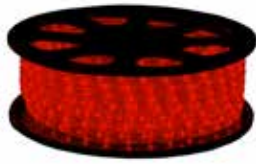

LED p/meter: 36
Cable type: Striped Wire
IP Rate: IP44
Carton Quantity: 1

LED ROPE LIGHT 24V BLUE

30 meter roll

Ordercode: 050-002
EAN: 8714984005396
Color: Blue
Input: 24V DC
Power: 2,9 Watt/meter

Length: 30 meter
Max. length: 30 meter
Diameter: 13mm
Cutting length: 17cm

LED p/meter: 36
Cable type: Striped Wire
IP Rate: IP44
Carton Quantity: 1

LED ROPE LIGHT 24V GREEN

30 meter roll

Ordercode: 050-003
EAN: 8714984008069
Color: Green
Input: 24V DC
Power: 2,9 Watt/meter

Length: 30 meter
Max. length: 30 meter
Diameter: 13mm
Cutting length: 17cm

LED p/meter: 36
Cable type: Striped Wire
IP Rate: IP44
Carton Quantity: 1

LED ROPE LIGHT 24V RED

30 meter roll

Ordercode: 050-004
EAN: 8714984007154
Color: Red
Input: 24V DC
Power: 1,7 Watt/meter

Length: 30 meter
Max. length: 30 meter
Diameter: 13mm
Cutting length: 28cm

LED p/meter: 36
Cable type: Striped Wire
IP Rate: IP44
Carton Quantity: 1

LED ROPE LIGHT 24V YELLOW

30 meter roll

Ordercode: 050-005
EAN: 8714984007178
Color: Yellow
Input: 24V DC
Power: 1,7 Watt/meter

Length: 30 meter
Max. length: 30 meter
Diameter: 13mm
Cutting length: 28cm