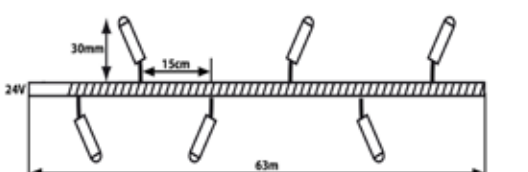

12V CORD LIGHT 30 METER WITH 300 RED LEDS - OUTDOOR USE

LEDs on 30mm side branch - outdoor use

Green Wire

Ordercode: 025-004
EAN: 8714984903593
Input: 12 Volt
Power: 18 Watt
LED/Bulb Color: Red
LED/Bulb Quantity: 300

LED Distance: 10CM
Cutting Distance: 30CM
Max. Meters to connect in one line: 30 Meter
Wire Color: Green
IP Rate: IP44
Carton Quantity: 5

30mm branches