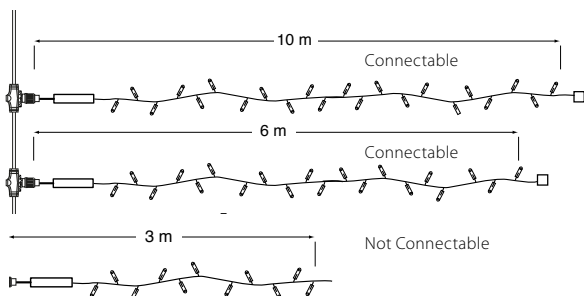

CORD LIGHT POSSIBILITIES:

PEAK LIGHT POSSIBILITIES:

Modular Lighting Connection System

Modular Lighting Connection System

Cascade Light and Cord Light Strings

Connectable Cascade/Cord Light Strings – 10m or 6m