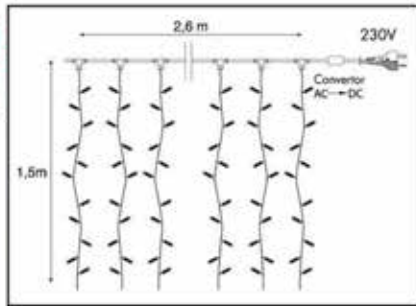

LED CASCADE LIGHT 2,6 X 1,5 METER WARM WHITE LED - BLACK WIRE

Connectable
for outdoor use

Ordercode: 010-008
EAN: 8714984009080
Input: 230V
Power: 40 Watt
No. of strings: 26
Bulbs p/string: 19

LED Quantity: 494
Max. sets to connect: 10
Wire Color: Black
Power Cable: 1,80M (included)
IP Rate: IP44
Carton Quantity: 3