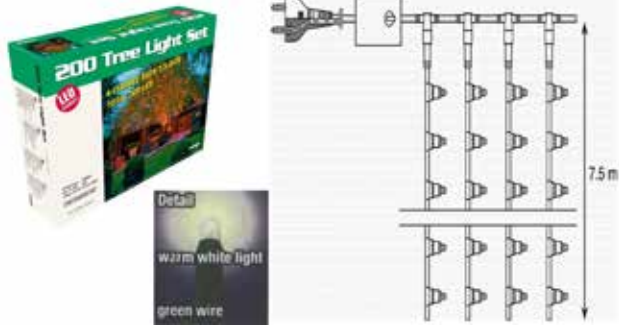

Tree Light 24V & 230V

Tree Light 24V & 230V

TREE LIGHT SET WITH 4 STRINGS OF 7.5 METER - EACH STRING 50 WARM WHITE LEDS

Green Rubber - Extension cable (5m) included

For trees up to 4 Meter high

Ordercode: 024-018
EAN: 8714984009554
Input: 24V (Transf. Included)
Power: 15,4 Watt
LED Color: Warm White
LED Quantity: 200 LED in total

LED Distance: 15CM
Wire Color: Green
IP Rate: IP44
Carton Quantity: 4