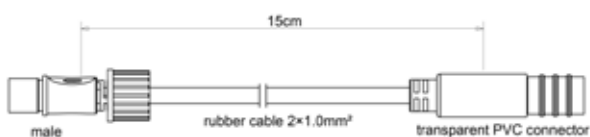

Ropelight converter connector