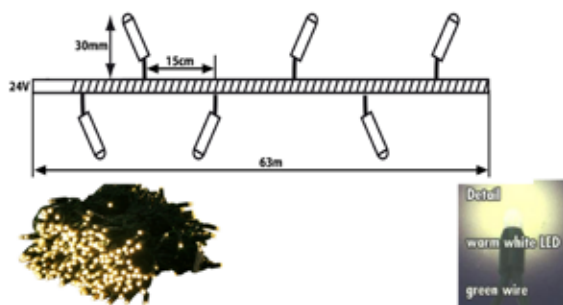

24V CORD LIGHT 63 METER WITH 420 WHITE & BLUE LEDs - OUTDOOR USE

LEDs on 30mm side branch - outdoor use

Green Wire

Ordercode: 025-112

EAN: 8714984901421

Input: 24 Volt

Power: 25 Watt

LED/Bulb Color: White and Blue

LED/Bulb Quantity: 420

LED Distance: 15CM

Cutting Distance: 90CM

Max. Meters to connect in one line: 63 Meter

Wire Color: Green

IP Rate: IP44

Carton Quantity: 5

30mm branches