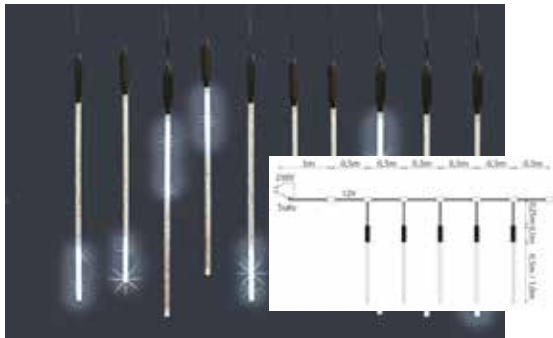

Snow Bar & Snow Cluster light

Snow Bar & snow Cluster Light

SNOWBAR SET 5 X 50CM TUBE

64 LED pro tube - fixed program
Adaptor included

Ordercode: 019-001
EAN: 8714984901674
Input: 230V (adaptor included)
Power: 10,5 Watt
LED Quantity: 64 p/tube
LED Color: White

No. of Tubes: 5
Power Cable: 5 meter
IP Rate: IP44
Carton Quantity: 4