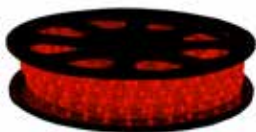

Length: 15 meter
Max. length: 15 meter
Diameter: 13mm
Cutting length: 8,3cm

LED p/meter: 36
Cable type: Striped Wire
IP Rate: IP44
Carton Quantity: 5

LED ROPE LIGHT 12V GREEN

15 meter roll

Ordercode: 045-003
EAN: 8714984008076
Color: Green
Input: 12V DC
Power: 2,9 Watt/meter

Length: 15 meter
Max. length: 15 meter
Diameter: 13mm
Cutting length: 8,3cm

LED p/meter: 36
Cable type: Striped Wire
IP Rate: IP44
Carton Quantity: 5

LED ROPE LIGHT 12V RED

15 meter roll

Ordercode: 045-004
EAN: 8714984007369
Color: Red
Input: 12V DC
Power: 1,7 Watt/meter