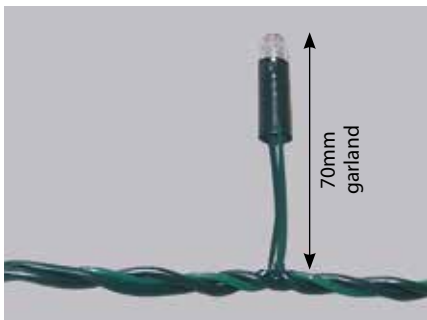

Ropelight converter connector

Cone Light connector string

CORD LIGHT PROFESSIONAL

Cord Light Professional

4 types of LED Cord Light Professional:

1. CORD LIGHT REGULAR

Cord Light Regular with 30mm side branch is available in 12 & 24 Volt. The long length makes it perfect for decorating bigger trees. Available for indoor and outdoor use.

2. CORD LIGHT IN-LINE

Cord Light in-line with 5mm LED is available in 12 & 24 Volt. The in-line LED's are perfect to follow branches. Available for indoor and outdoor use.

3. GARLAND CORD LIGHT

Garland Cord Light with 70mm side branch is available for in- and outdoor applications. The extensive length and long side branches are ideal for decorating (bigger) garlandes. Available for indoor and outdoor use.