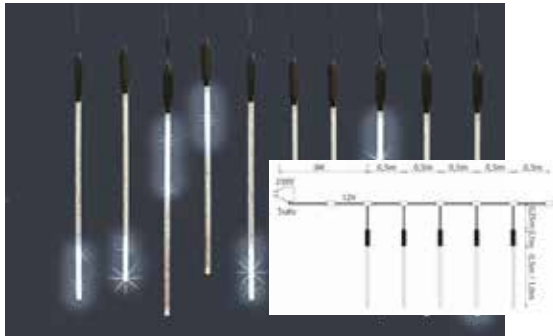

SNOWBAR SET 5 X 50CM TUBE

50 SMD LED pro tube - fixed program
Adaptor included

Ordercode: 019-002
EAN: 8714984914049
Input: 230V (adaptor included)
Power: 10,5 Watt
LED Quantity: 50 p/tube
LED Color: White

No. of Tubes: 5
Power Cable: 5 meter
IP Rate: IP44
Carton Quantity: 4