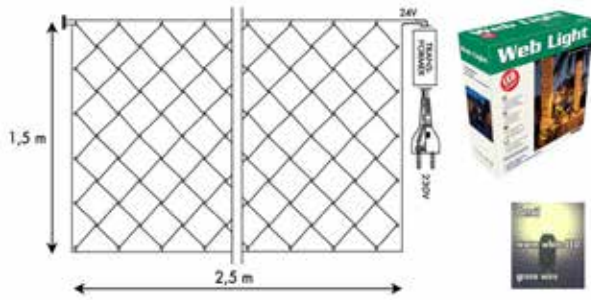

LED WEB LIGHT 200 X 150CM WITH WARM WHITE LED AND GREEN PVC WIRE

Connectable
for in- / outdoor use

Ordercode: 033-008
EAN: 8714984009462
Input: 24V (transformer included)
Power: 17 Watt
LED Quantity: 156

Max. sets to connect: 8
Power Cable: 1,80 Meter (included)
IP Rate: IP44
Carton Quantity: 8