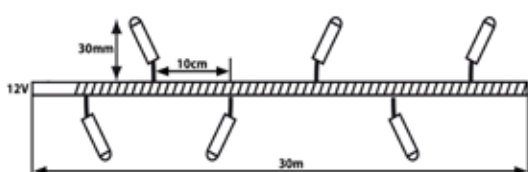

12V CORD LIGHT 30 METER WITH 300 BLUE LEDS - OUTDOOR USE

LEDs on 30mm side branch - outdoor use

Green Wire

Ordercode: 025-022
EAN: 8714984901650
Input: 12 Volt
Power: 18 Watt
LED/Bulb Color: Blue
LED/Bulb Quantity: 300

LED Distance: 10CM
Cutting Distance: 30CM
Max. Meters to connect in one line: 30 Meter
Wire Color: Green
IP Rate: IP44
Carton Quantity: 5

30mm branches