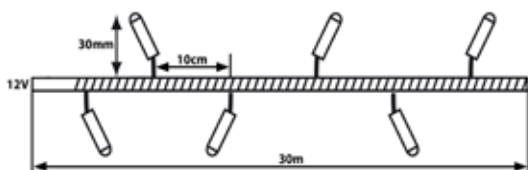

LED Distance: 10CM
Cutting Distance: 30CM
Max. Meters to connect in one line: 30 Meter
Wire Color: Green
IP Rate: IP20
Carton Quantity: 5

30mm branches

12V CORD LIGHT 30 METER WITH 300 WARM WHITE LEDS - OUTDOOR USE