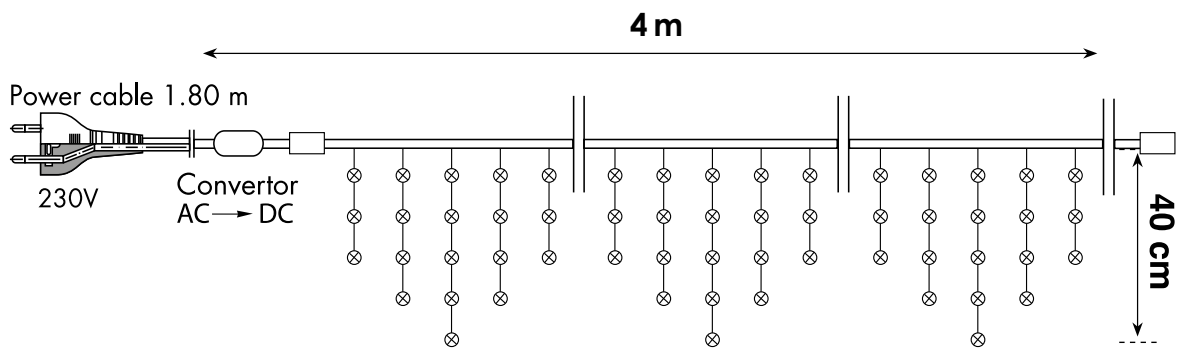

Total 40 Strings - 152 LED

4M X 40CM OUTDOOR GENERAL SPECIFICATIONS

Input: 230V	LED Quantity: 152	Max. sets to connect: 20	IP Rate: IP44
Power: 12 Watt	No. of strings: 40	Power Cable: 1,80M (included)	Carton Quantity: 6

ORDERCODE:	EAN CODE:	LED COLOR:	WIRE COLOR:
005-048	8714984901490	Warm White	Black
005-058	8714984907102	Warm White	White
005-132	8714984908024	White & Blue	White