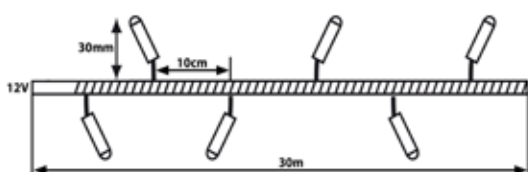

12V CORD LIGHT 30 METER WITH 300 WARM WHITE LEDS - OUTDOOR USE

LEDs on 30mm side branch - outdoor use

Green Wire

Ordercode: 025-048
EAN: 8714984009455
Input: 12 Volt
Power: 18 Watt
LED/Bulb Color: Warm White
LED/Bulb Quantity: 300

LED Distance: 10CM
Cutting Distance: 30CM
Max. Meters to connect in one line: 30 Meter
Wire Color: Green
IP Rate: IP44
Carton Quantity: 5

30mm branches