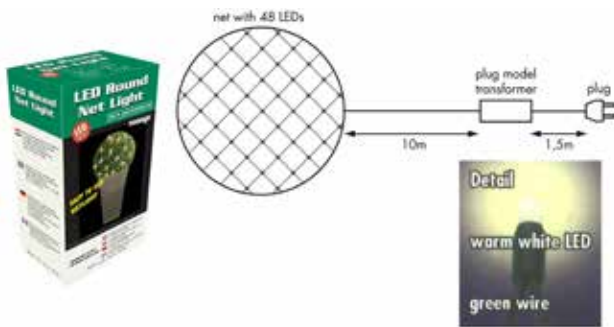

Round Net Light

ROUND NET LIGHT Ø40~50CM - 24V

for buxus of Ø40~50cm
24V Adaptor included

Ordercode: 017-001
EAN: 8714984008830
Input: 24V (adaptor included)
Power: 4,8 Watt
LED Color: Warm White

LED Quantity: 48
Power Cable / Adapter: Included
IP Rate: IP44
Carton Quantity: 10

ROUND NET LIGHT Ø60~75CM - 24V

for buxus of Ø60~75cm
24V Adaptor included

Ordercode: 017-003
EAN: 8714984901551
Input: 24V (adaptor included)
Power: 4,8 Watt
LED Color: Warm White

LED Quantity: 48
Power Cable / Adapter: Included
IP Rate: IP44
Carton Quantity: 10

Round Net Light