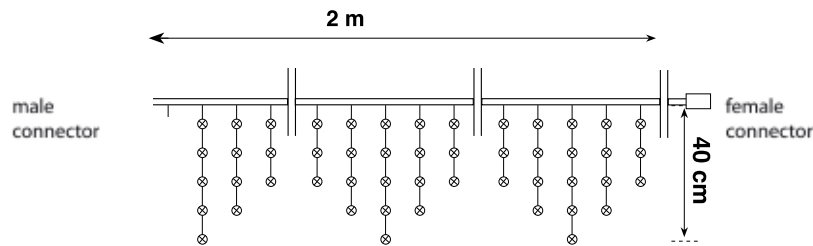

Peak Light

Connectable Strings 2m x 0,4m and 2m x 0,8m

Total 20 Strings - 76 LED

PEAK LIGHT 2 METER X 0,4 METER (CONNECTABLE)

Input:	230V	No. of strings:	20
LED Quantity:	76 per set	Power Cable:	not included
Length:	2 m x 0,4 m	Carton	
IP Rate:	IP44	Quantity:	5
Power:	6 Watt		

ORDERCODE:	LED COLOR:	WIRE COLOR:
006-008	Warm White	Black
006-018	Warm White	White
006-140	White	White
006-028	White (72) + White Twinkle (4)	White
006-112	White & Blue	White