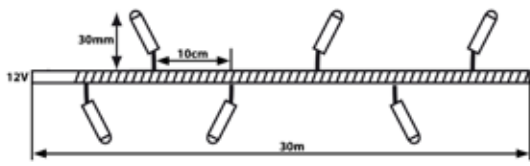

Cord Light Professional Regular

30mm branches