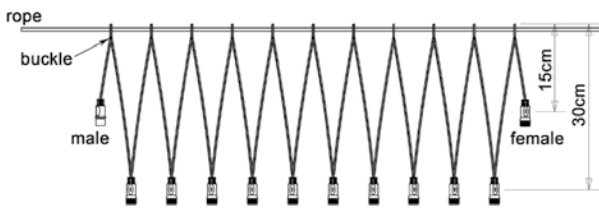

CONE LIGHT CONNECTOR

10 connector strings, each string 30cm length

Ordercode: 016-058
EAN: 8714984911116

IP Rate: IP44
Carton Quantity: 20