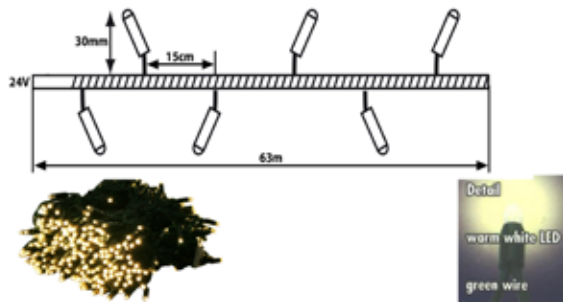

Cord Light Professional Regular

24V CORD LIGHT 63 METER IS POPULAR
FOR LARGE TREE DECORATION

Cord Light Professional

30mm branches