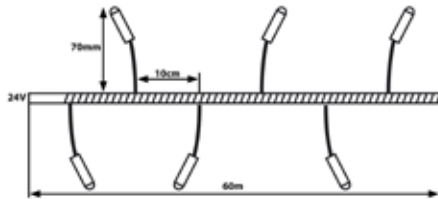

Cord Light Professional Garland Indoor

70mm branches