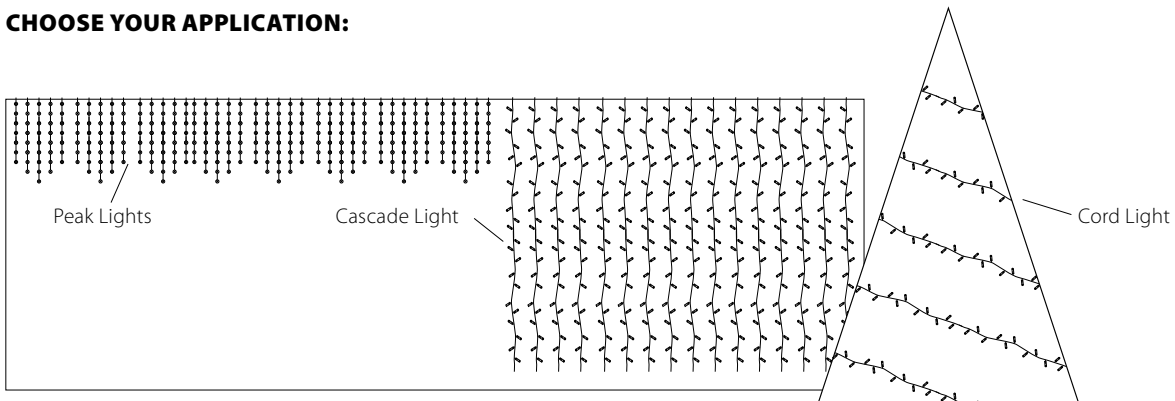

Modular Lighting Connection System

CHOOSE YOUR APPLICATION: