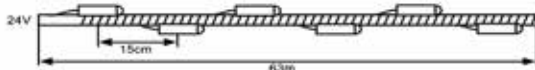

24V CORD LIGHT 63 METER WITH 420 WHITE LEDS - OUTDOOR USE

LEDs placed in line - outdoor use

Green Wire

Ordercode: 025-011
EAN: 8714984008489
Input: 24 Volt
Power: 25 Watt
LED/Bulb Color: White
LED/Bulb Quantity: 420

LED Distance: 15CM
Cutting Distance: 90CM
Max. Meters to connect in one line: 63 Meter
Wire Color: Green
IP Rate: IP44
Carton Quantity: 5

In line