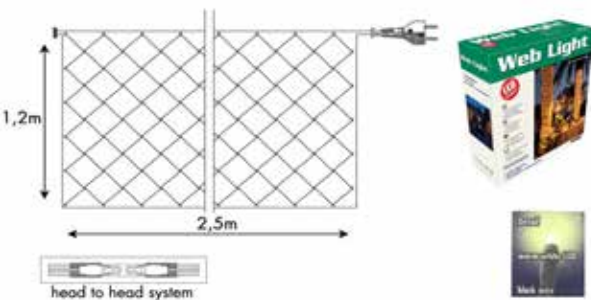

LED WEB LIGHT 250 X 120CM WITH WARM WHITE LED AND BLACK RUBBER WIRE

Connectable
for in- / outdoor use

Ordercode: 033-028
EAN: 8714984903524
Input: 230V
Power: 40 Watt
LED Quantity: 406

Max. sets to connect: 12
Power Cable: 1,80 Meter (included)
IP Rate: IP44
Carton Quantity: 4