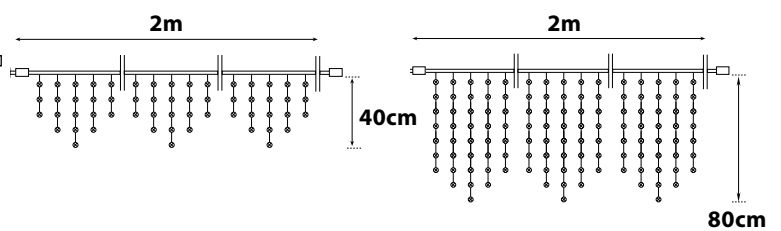

CORD LIGHT POSSIBILITIES:

PEAK LIGHT POSSIBILITIES:

Modular Lighting Connection System

Modular Lighting Connection System

Cascade Light and Cord Light Strings

Connectable Cascade/Cord Light Strings – 10m or 6m