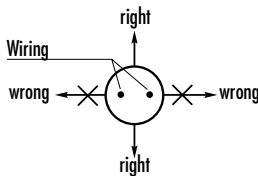

11. Bending

It is very important to bend Rope Light perpendicular - straight up or down - at the wires. Make absolutely sure to bend rope light in the right direction, up or down, making sure that the two internal wires make the same curve. Avoid at all times that one of the two wires (the inner side one) needs to make a very sharp curve because of wrong bending. Bending rope light incorrectly can cause damage to the internal wiring. Please see drawing below for illustration.