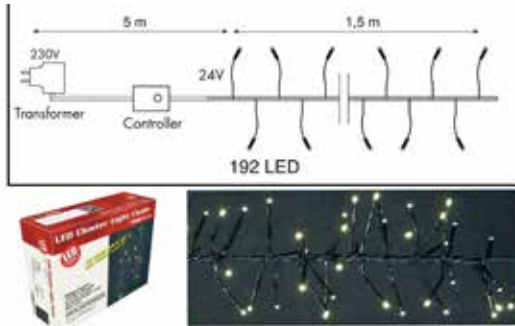

For outdoor use

Ordercode: 030-011
EAN: 8714984901988
Input: 230V
Power: 8,5 Watt
LED Quantity: 100

No. of programs: 8
Power Cable / Adaptor: Included
IP Rate: IP44
Carton Quantity: 10

LED CLUSTER LIGHT CHAIN 1,5 METER - BLACK WIRE, WARM WHITE LED