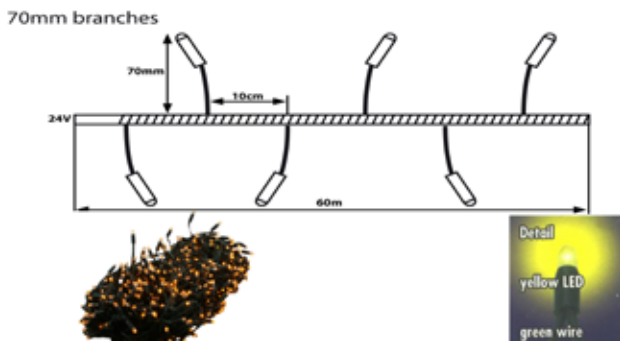

24V CORD LIGHT 60 METER WITH 600 AMBER LEDs - OUTDOOR USE

LEDs on 70mm side branch - outdoor use

Green Wire

Ordercode: 026-006
EAN: 8714984050846
Input: 24 Volt
Power: 36 Watt
LED/Bulb Color: Amber
LED/Bulb Quantity: 600

LED Distance: 10CM
Cutting Distance: 60CM
Max. Meters to connect in one line: 60 Meter
Wire Color: Green
IP Rate: IP44
Carton Quantity: 5

Cord Light Professional Clip Light