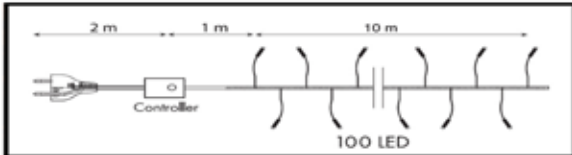

LED CHASY LIGHT 5 METER YELLOW TRANSPARENT WIRE

For indoor use

Ordercode: 030-005
EAN: 8714984005150
Input: 24V (adaptor included)
Power: 4,8 Watt
LED Quantity: 120

No. of programs: 8
Power Cable / Adaptor: Included
IP Rate: IP44
Carton Quantity: 10

LED CHASY LIGHT 10 METER WHITE BLACK WIRE

For outdoor use

Ordercode: 030-011
EAN: 8714984901988
Input: 230V
Power: 8,5 Watt
LED Quantity: 100

No. of programs: 8
Power Cable / Adaptor: Included
IP Rate: IP44
Carton Quantity: 10