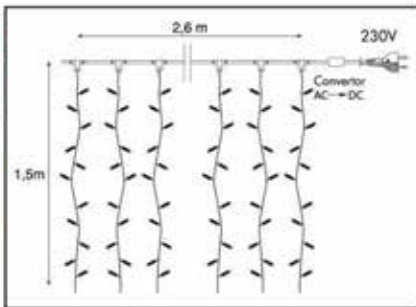

LED CASCADE LIGHT 2,6 X 1,5 METER WARM WHITE LED - WHITE WIRE

Connectable
for outdoor use

Ordercode: 010-018
EAN: 8714984009097
Input: 230V
Power: 40 Watt
No. of strings: 26
Bulbs p/string: 19

LED Quantity: 494
Max. sets to connect: 10
Wire Color: White
Power Cable: 1,80M (included)
IP Rate: IP44
Carton Quantity: 3