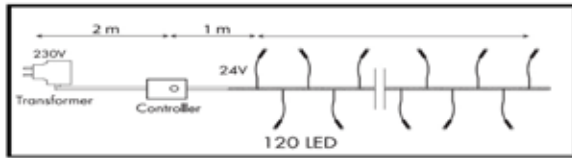

LED CHASY LIGHT 5 METER YELLOW TRANSPARENT WIRE

For indoor use

Ordercode: 030-005
EAN: 8714984005150
Input: 24V (adaptor included)
Power: 4,8 Watt
LED Quantity: 120

No. of programs: 8
Power Cable / Adaptor: Included
IP Rate: IP44
Carton Quantity: 10