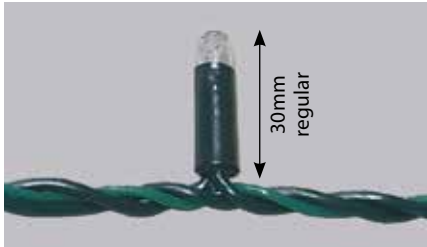

Ropelight converter connector

Cone Light connector string

CORD LIGHT PROFESSIONAL

Cord Light Professional

4 types of LED Cord Light Professional:

1. CORD LIGHT REGULAR

Cord Light Regular with 30mm side branch is available in 12 & 24 Volt. The long length makes it perfect for decorating bigger trees. Available for indoor and outdoor use.

2. CORD LIGHT IN-LINE

Cord Light in-line with 5mm LED is available in 12 & 24 Volt. The in-line LED's are perfect to follow branches. Available for indoor and outdoor use.

3. GARLAND CORD LIGHT

Garland Cord Light with 70mm side branch is available for in- and outdoor applications. The extensive length and long side branches are ideal for decorating (bigger) garlandes. Available for indoor and outdoor use.