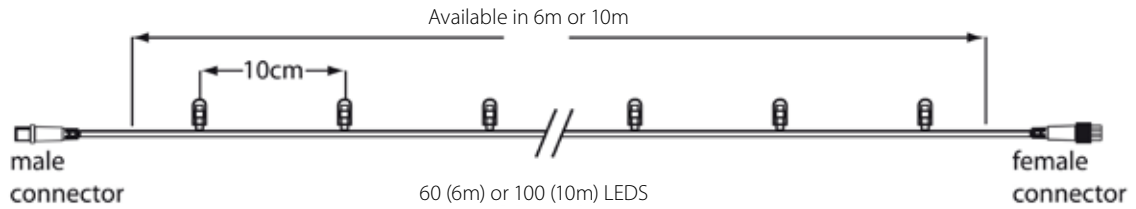

CORD LIGHT POSSIBILITIES:

PEAK LIGHT POSSIBILITIES:

Modular Lighting Connection System

Modular Lighting Connection System

Cascade Light and Cord Light Strings

Connectable Cascade/Cord Light Strings – 10m or 6m