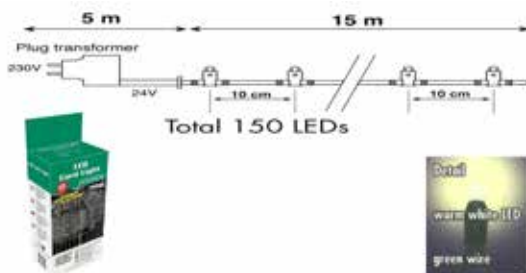

LED CORD LIGHT 15 METER WARM WHITE- GREEN WIRE

Connectable
for indoor use

Ordercode: 015-048
EAN: 8714984904125
Input: 230V
Power: 15 Watt
LED Quantity: 150

LED spacing: 10cm
Max. sets to connect: n.a.
Power Cable: 1,5M (included)
IP Rate: IP44
Carton Quantity: 10

LED CORD LIGHT 15 METER WARM WHITE IS A PERFECT SET FOR DECORATING A LARGE(R) CHRISTMAS TREE IN HOUSE WITH WARM WHITE LED. EXTRA SAFE WITH LOW VOLTAGE (24 VOLT TRANSFORMER INCLUDED).