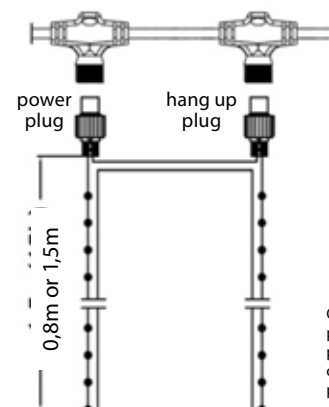

One plug for power, other plug for hang up only (no contact/power)