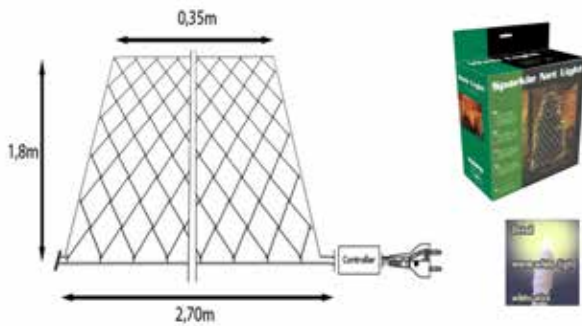

Web Light Conventional

WEB LIGHT 35 X 270 X 180CM WITH CLEAR BULBS AND CONTROLLER WITH 8 PROG.

Connectable
for indoor use

Ordercode: 420-031
EAN: 8714984001459
Input: 230V
Power: 181 Watt
Bulb Quantity: 288

Power Cable: 1,80 Meter (included)
IP Rate: IP20
Carton Quantity: 1