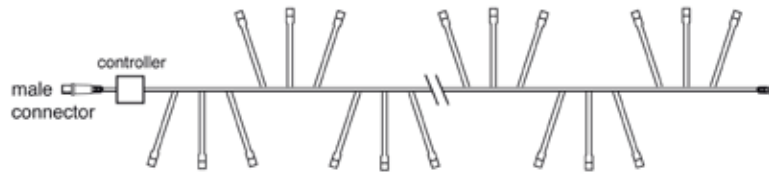

Non-connectable Cascade Light Strings – in 1,5m and 0,8m

ORDERCODE:	DESCRIPTION	LENGTH	LED QTY	WATT	IP
010-175	0,8m Cascade (end) String 230V, Warm White, White wire	4 strings à 0,8m	8 per string	2,4W	IP44
010-176	0,8m Cascade (end) String 230V, Warm White, Black wire	4 strings à 0,8m	8 per string	2,4W	IP44
010-172	1,5m Cascade (end) String 230V, Warm White, Black wire	2 strings à 1,5m	15 per string	2,4W	IP44
010-171	1,5m Cascade (end) String 230V, Warm White, White wire	2 strings à 1,5m	15 per string	2,4W	IP44

One plug for power, other plug for hang up only (no contact/power)

Snowfall Strings and Waterfall Strings

Non-Connectable

Snowfall in 0,6m, 0,9m and 1,2m
Waterfall in 3m and 5m

SNOWFALL STRING (NOT CONNECTABLE)