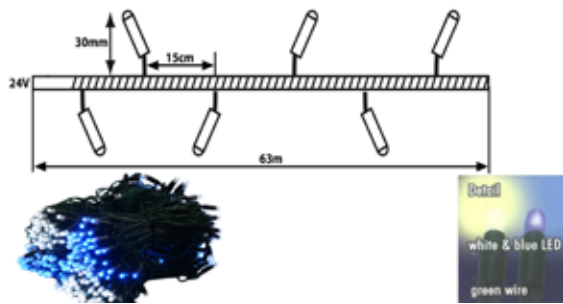

24V CORD LIGHT 63 METER WITH 420 WARM WHITE LEDs - OUTDOOR USE

LEDs on 30mm side branch - outdoor use

Green Wire

Ordercode: 025-018

EAN: 8714984009134

Input: 24 Volt

Power: 25 Watt

LED/Bulb Color: Warm White

LED/Bulb Quantity: 420

LED Distance: 15CM

Cutting Distance: 90CM

Max. Meters to connect in one line: 63 Meter

Wire Color: Green

IP Rate: IP44

Carton Quantity: 5

30mm branches