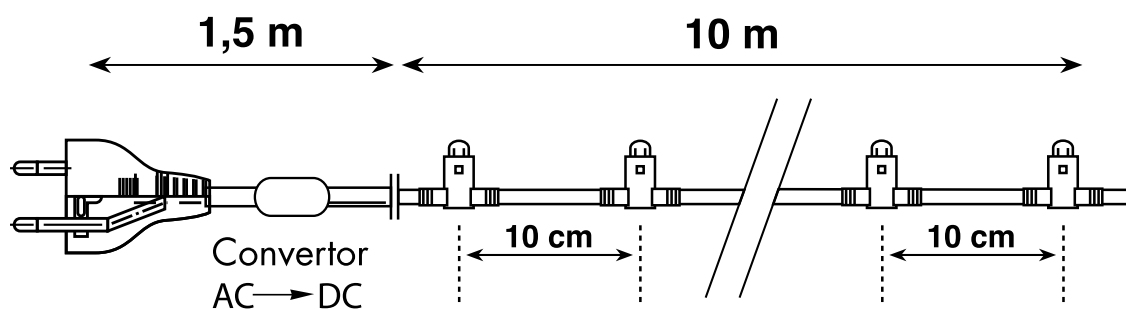

Total 100 LED

10M OUTDOOR GENERAL SPECIFICATIONS

Input: 230V	LED Quantity: 100	Max. sets to connect: 10	IP Rate: IP44
Power: 8 Watt	LED Spacing: 10cm	Power Cable: 1,50M (included)	Carton Quantity: 10

ORDERCODE:	EAN CODE:	LED COLOR:	WIRE COLOR:
015-021	8714984900233	White	Green
015-028	8714984009189	Warm White	Green
015-029	8714984903555	White & Blue	White
015-039	8714984907133	White & Blue	Green
015-024	8714984903982	Red	Green