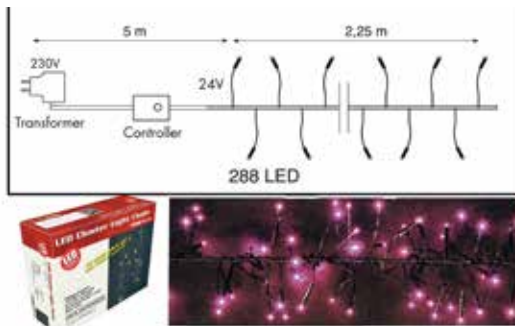

LED CLUSTER LIGHT CHAIN 1,5 METER - BLACK WIRE, WARM WHITE LED

Incl. 8 function controller with memory
for indoor/outdoor use

Ordercode: 019-100
EAN: 8714984908093
Input: 24V (adaptor included)
Power: 5 Watt
Color: Warm White

LED Quantity: 192
Power Cable: 5 Meter
IP Rate: IP44
Carton Quantity: 16

LED CLUSTER LIGHT CHAIN 2,25 METER - BLACK WIRE, WARM WHITE LED

No controller, steady string
for indoor/outdoor use

Ordercode: 019-106
EAN: 8714984909885
Input: 24V (adaptor included)
Power: 5 Watt
Color: Warm White

LED Quantity: 288
Power Cable: 5 Meter
IP Rate: IP44
Carton Quantity: 16

LED CLUSTER LIGHT CHAIN 2,25 METER - BLACK WIRE, WARM WHITE LED

Incl. 8 function controller with memory
for indoor/outdoor use

Ordercode: 019-101
EAN: 8714984908109
Input: 24V (adaptor included)
Power: 5 Watt
Color: Warm White

LED Quantity: 288
Power Cable: 5 Meter
IP Rate: IP44
Carton Quantity: 16

LED CLUSTER LIGHT CHAIN 2,25 METER - BLACK WIRE, PINK LED

Incl. 8 function controller with memory
for indoor/outdoor use

Ordercode: 019-105
EAN: 8714984908192
Input: 24V (adaptor included)
Power: 5 Watt
Color: Pink

LED Quantity: 288
Power Cable: 5 Meter
IP Rate: IP44
Carton Quantity: 16