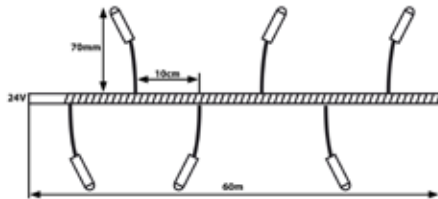

24V CORD LIGHT 60 METER WITH 600 WHITE LEDS - INDOOR USE

LEDs on 70mm side branch - indoor use

Green Wire

Ordercode: 026-011
EAN: 8714984009141
Input: 24 Volt
Power: 36 Watt
LED/Bulb Color: White
LED/Bulb Quantity: 600

LED Distance: 10CM
Cutting Distance: 60CM
Max. Meters to connect in one line: 60 Meter
Wire Color: Green
IP Rate: IP20
Carton Quantity: 5

70mm branches