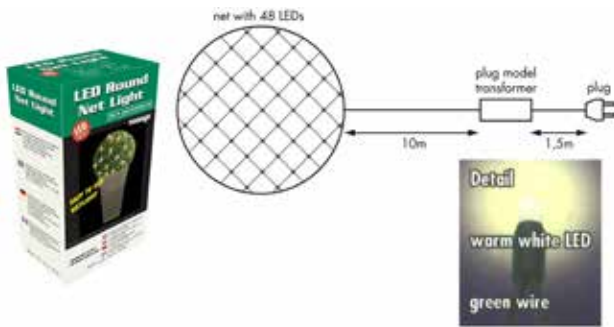

Round Net Light

ROUND NET LIGHT Ø40~50CM - 24V

for buxus of Ø40~50cm
24V Adaptor included

Ordercode: 017-001
EAN: 8714984008830
Input: 24V (adaptor included)
Power: 4,8 Watt
LED Color: Warm White

LED Quantity: 48
Power Cable / Adapter: Included
IP Rate: IP44
Carton Quantity: 10