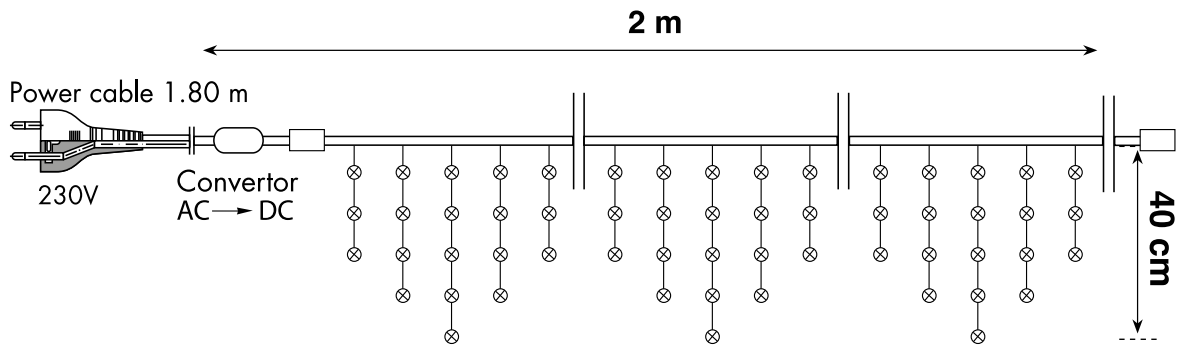

Total 20 Strings - 76 LED

2M X 40CM OUTDOOR GENERAL SPECIFICATIONS

Input: 230V	LED Quantity: 76	Max. sets to connect: 30	IP Rate: IP44
Power: 6 Watt	No. of strings: 20	Power Cable: 1,80M (included)	Carton Quantity: 6

ORDERCODE:	EAN CODE:	LED COLOR:	WIRE COLOR:
005-008	8714984009042	Warm White	Black
005-018	8714984009059	Warm White	White
005-112	8714984901469	White & Blue	White
005-140	8714984907874	White & White Twinkle	White