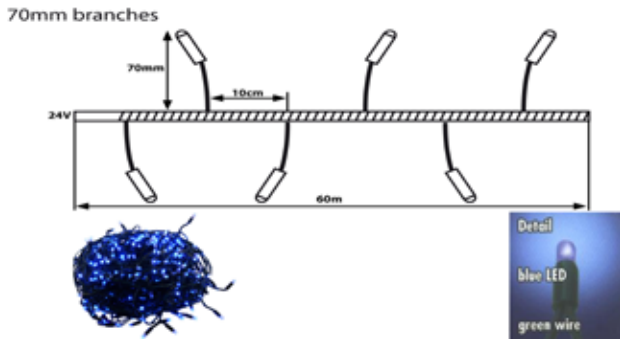

LED Distance: 10CM
Cutting Distance: 60CM
Max. Meters to connect in one line: 60 Meter
Wire Color: Green
IP Rate: IP44
Carton Quantity: 5

24V CORD LIGHT 60 METER WITH 600 BLUE LEDs - OUTDOOR USE

LEDs on 70mm side branch - outdoor use