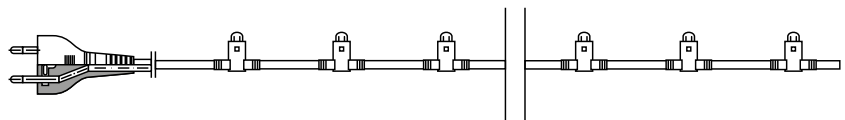

Cord Light

Strings available in 6M and 10M length:

(LED) Cord Light in retail box.

Connectable (Schuko EU power cable included with each set).
Different sizes for indoor and outdoor available.

ACCESSORIES