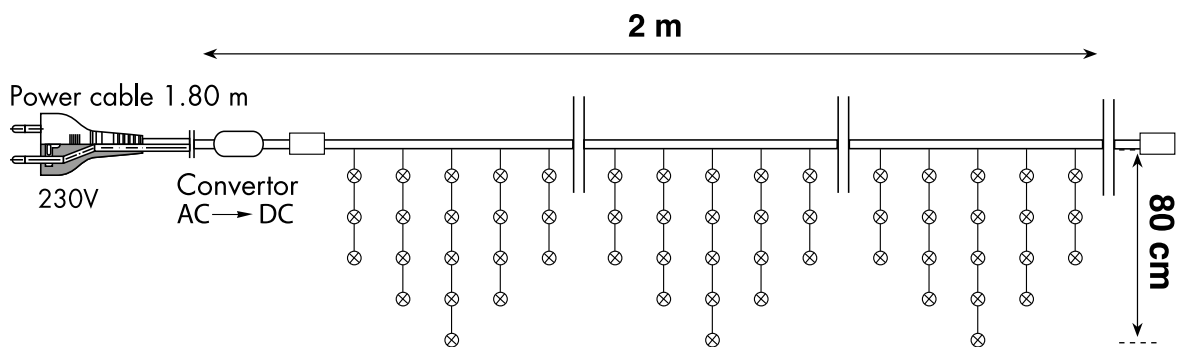

Peak Light Indoor

Total 20 Strings - 152 LED

2M X 80CM **INDOOR** GENERAL SPECIFICATIONS

Input: 230V	LED Quantity: 152	Max. sets to connect: 20	IP Rate: IP20
Power: 12 Watt	No. of strings: 20	Power Cable: 1,80M (included)	Carton Quantity: 6

ORDERCODE:	EAN CODE:	LED COLOR:	WIRE COLOR:
005-028	8714984905467	Warm White	Black