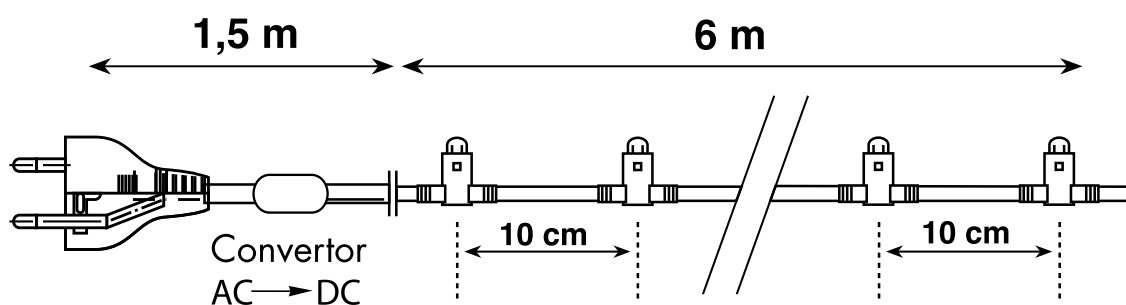

Total 60 LED

6M OUTDOOR GENERAL SPECIFICATIONS

Input: 230V	LED Quantity: 60	Max. sets to connect: 20	IP Rate: IP44
Power: 5,3 Watt	LED Spacing: 10cm	Power Cable: 1,50M (included)	Carton Quantity: 10

ORDERCODE:	EAN CODE:	LED COLOR:	WIRE COLOR:
015-018	8714984009172	Warm White	Green
015-011	8714984006010	White	Green
015-012	8714984006027	Blue	Green
015-013	8714984006034	Green	Green
015-014	8714984006041	Red	Green
015-015	8714984006058	Yellow	Green