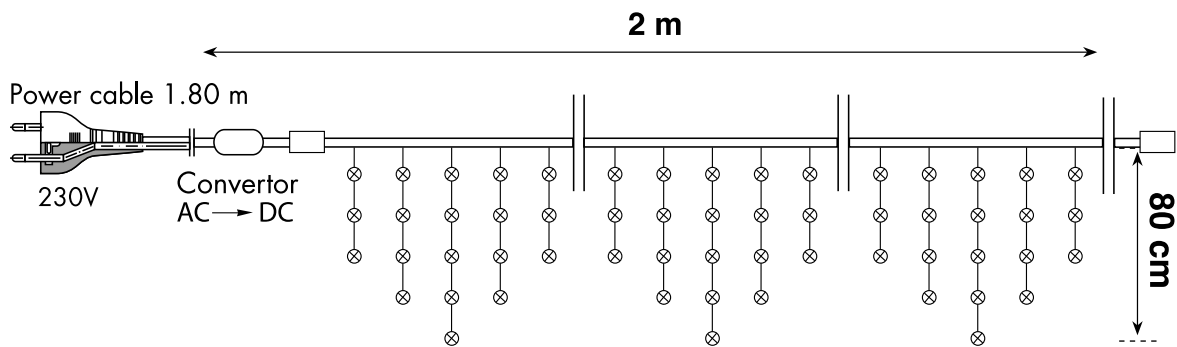

Total 20 Strings - 152 LED

2M X 80CM **OUTDOOR** GENERAL SPECIFICATIONS

Input: 230V	LED Quantity: 152	Max. sets to connect: 20	IP Rate: IP44
Power: 12 Watt	No. of strings: 20	Power Cable: 1,80M (included)	Carton Quantity: 6

ORDERCODE:	EAN CODE:	LED COLOR:	WIRE COLOR:
005-028	8714984009066	Warm White	Black
005-038	8714984009073	Warm White	White
005-122	8714984901476	White & Blue	White
005-141	8714984907881	White & White Twinkle	White

Peak Light