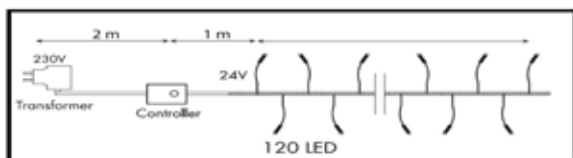

LED CHASY LIGHT 5 METER RED TRANSPARENT WIRE

For indoor use

Ordercode: 030-004
EAN: 8714984005143
Input: 24V (adaptor included)
Power: 4,8 Watt
LED Quantity: 120

No. of programs: 8
Power Cable / Adaptor: Included
IP Rate: IP44
Carton Quantity: 10