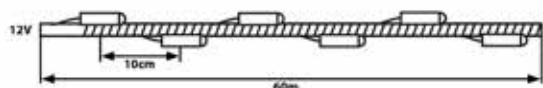

LED Distance: 10CM
Cutting Distance: 30CM
Max. Meters to connect in one line: 60 Meter
Wire Color: Green
IP Rate: IP20
Carton Quantity: 5

In line

12V CORD LIGHT 60 METER WITH 600 BLUE LEDS - INDOOR USE

LEDs placed in line - indoor use