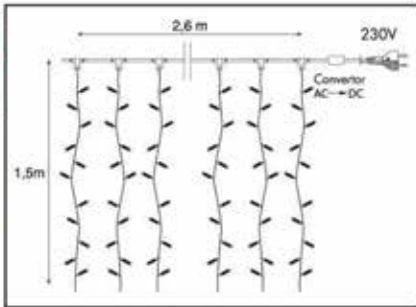

LED CASCADE LIGHT 2,6 X 1,5 METER WARM WHITE LED - WHITE WIRE

Connectable
for outdoor use

Ordercode: 010-018
EAN: 8714984009097
Input: 230V
Power: 40 Watt
No. of strings: 26
Bulbs p/string: 19

LED Quantity: 494
Max. sets to connect: 10
Wire Color: White
Power Cable: 1,80M (included)
IP Rate: IP44
Carton Quantity: 3