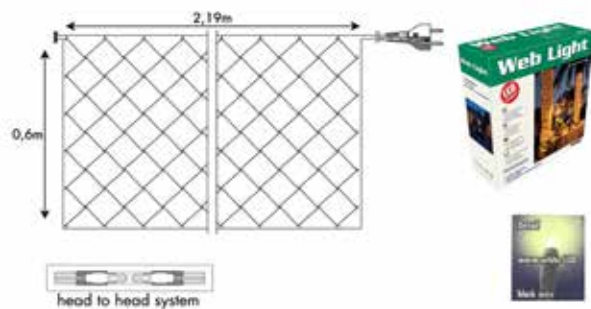

LED WEB LIGHT 219 X 60CM WITH WARM WHITE LED AND BLACK RUBBER WIRE

Connectable
for in- / outdoor use

Ordercode: 033-018
EAN: 8714984903517
Input: 230V
Power: 18 Watt
LED Quantity: 176

Max. sets to connect: 20
Power Cable: 1,80 Meter (included)
IP Rate: IP44
Carton Quantity: 4