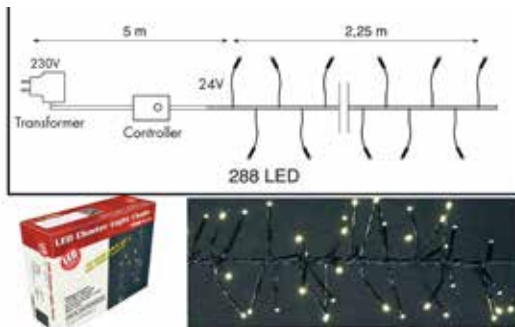

LED CLUSTER LIGHT CHAIN 2,25 METER - BLACK WIRE, WARM WHITE LED

Incl. 8 function controller with memory
for indoor/outdoor use

Ordercode: 019-101
EAN: 8714984908109
Input: 24V (adaptor included)
Power: 5 Watt
Color: Warm White

LED Quantity: 288
Power Cable: 5 Meter
IP Rate: IP44
Carton Quantity: 16