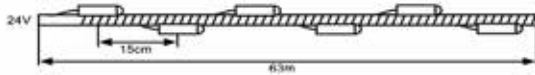

Cord Light Professional In-Line

Cord Light Professional

In line