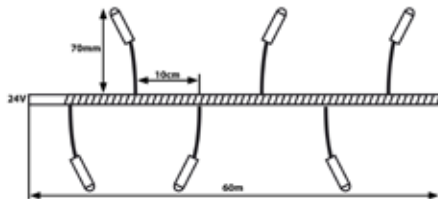

LED Distance: 10CM
Cutting Distance: 60CM
Max. Meters to connect in one line: 60 Meter
Wire Color: Green
IP Rate: IP20
Carton Quantity: 5

70mm branches

24V CORD LIGHT 60 METER WITH 600 AMBER LEDS - INDOOR USE