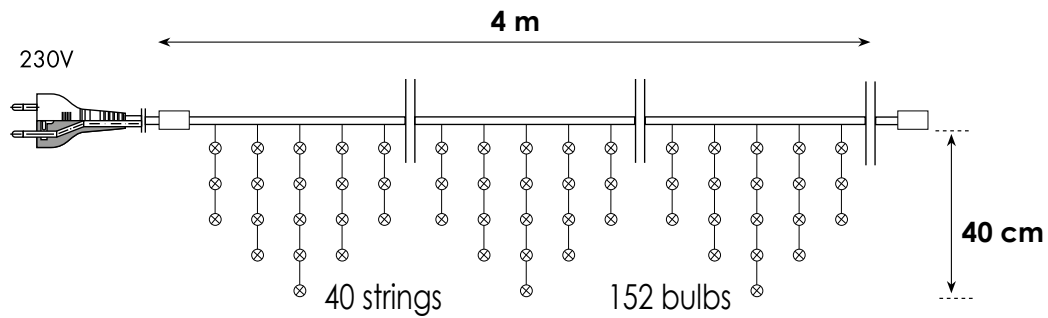

Peak Light Conventional