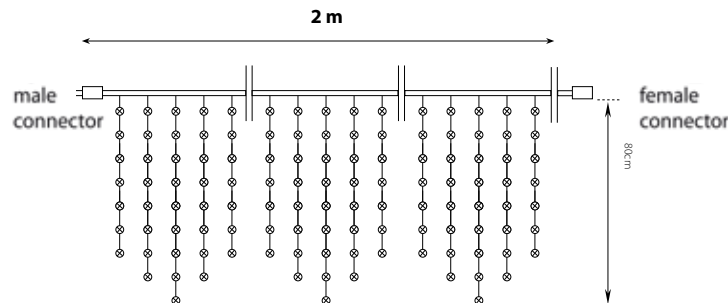

Total 20 Strings - 152 LED

PEAK LIGHT 2 METER X 0,8 METER (CONNECTABLE)

Input:	230V	No. of strings:	20
LED Quantity:	152 per set	Power Cable:	not included
Length:	2 m x 0,8 m	Carton	
IP Rate:	IP44	Quantity:	5
Power:	12 Watt		

ORDERCODE:	LED COLOR:	WIRE COLOR:
006-048	Warm White	Black
006-058	Warm White	White
006-041	White & Blue	White
006-132	White (144) + White Twinkle (8)	White