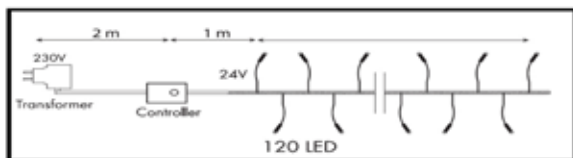

LED CHASY LIGHT 5 METER GREEN TRANSPARENT WIRE

For indoor use

Ordercode: 030-003
EAN: 8714984005136
Input: 24V (adaptor included)
Power: 9,6 Watt
LED Quantity: 120

No. of programs: 8
Power Cable / Adaptor: Included
IP Rate: IP44
Carton Quantity: 10