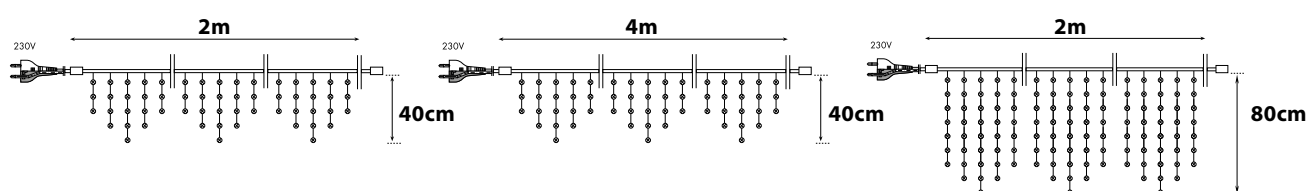

Connectable Schuko EU power cable included with each set.

Available in 3 sizes: