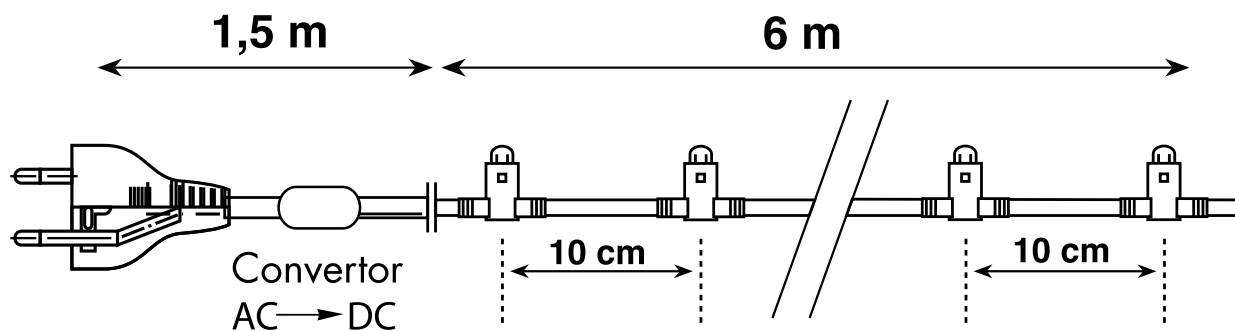

Total 60 LED

6M INDOOR GENERAL SPECIFICATIONS

Input: 230V	LED Quantity: 60	Max. sets to connect: 20	IP Rate: IP20
Power: 5,3 Watt	LED Spacing: 10cm	Power Cable: 1,50M (included)	Carton Quantity: 10

ORDERCODE:	EAN CODE:	LED COLOR:	WIRE COLOR:
015-008	8714984009530	Warm White	Green
015-058	8714984907119	Warm White	White
015-001	8714984005068	White	White
015-002	8714984005075	Blue	Green
015-003	8714984005082	Green	Green
015-004	8714984005099	Red	Green
015-005	8714984005105	Yellow	Green

Cord Light