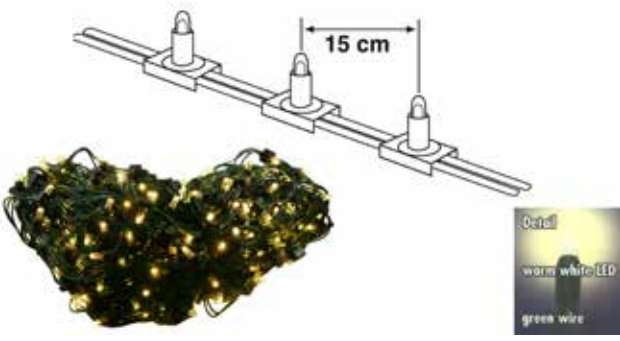

24V LED CLIP LIGHT 63 METER WITH 420 WARM WHITE LEDs - OUTDOOR USE

Based on Clip Light - outdoor use

Green Wire

Ordercode: 025-108
EAN: 8714984902688
Input: 24 Volt
Power: 25 Watt
LED/Bulb Color: Warm White
LED/Bulb Quantity: 420

LED Distance: 15CM
Cutting Distance: 90CM
Max. Meters to connect in one line: 63 Meter
Wire Color: Green
IP Rate: IP44
Carton Quantity: 5